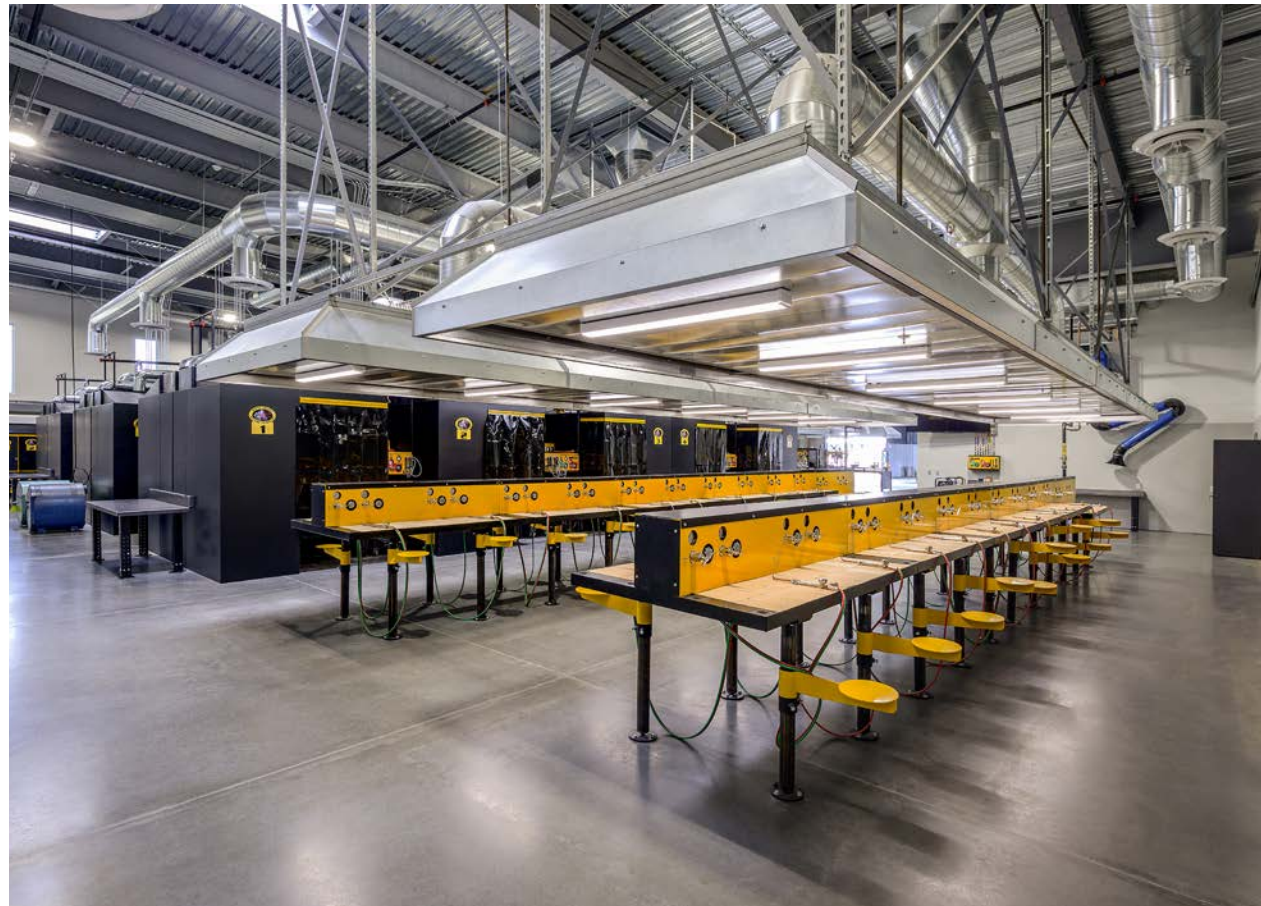

RESIDENTIAL

EDUCATION

COMMERCIAL

INSTITUTIONAL

RECREATION

RESORT

HOSPITALITY

HEALTHCARE

Butte College Welding & Manufacturing Building