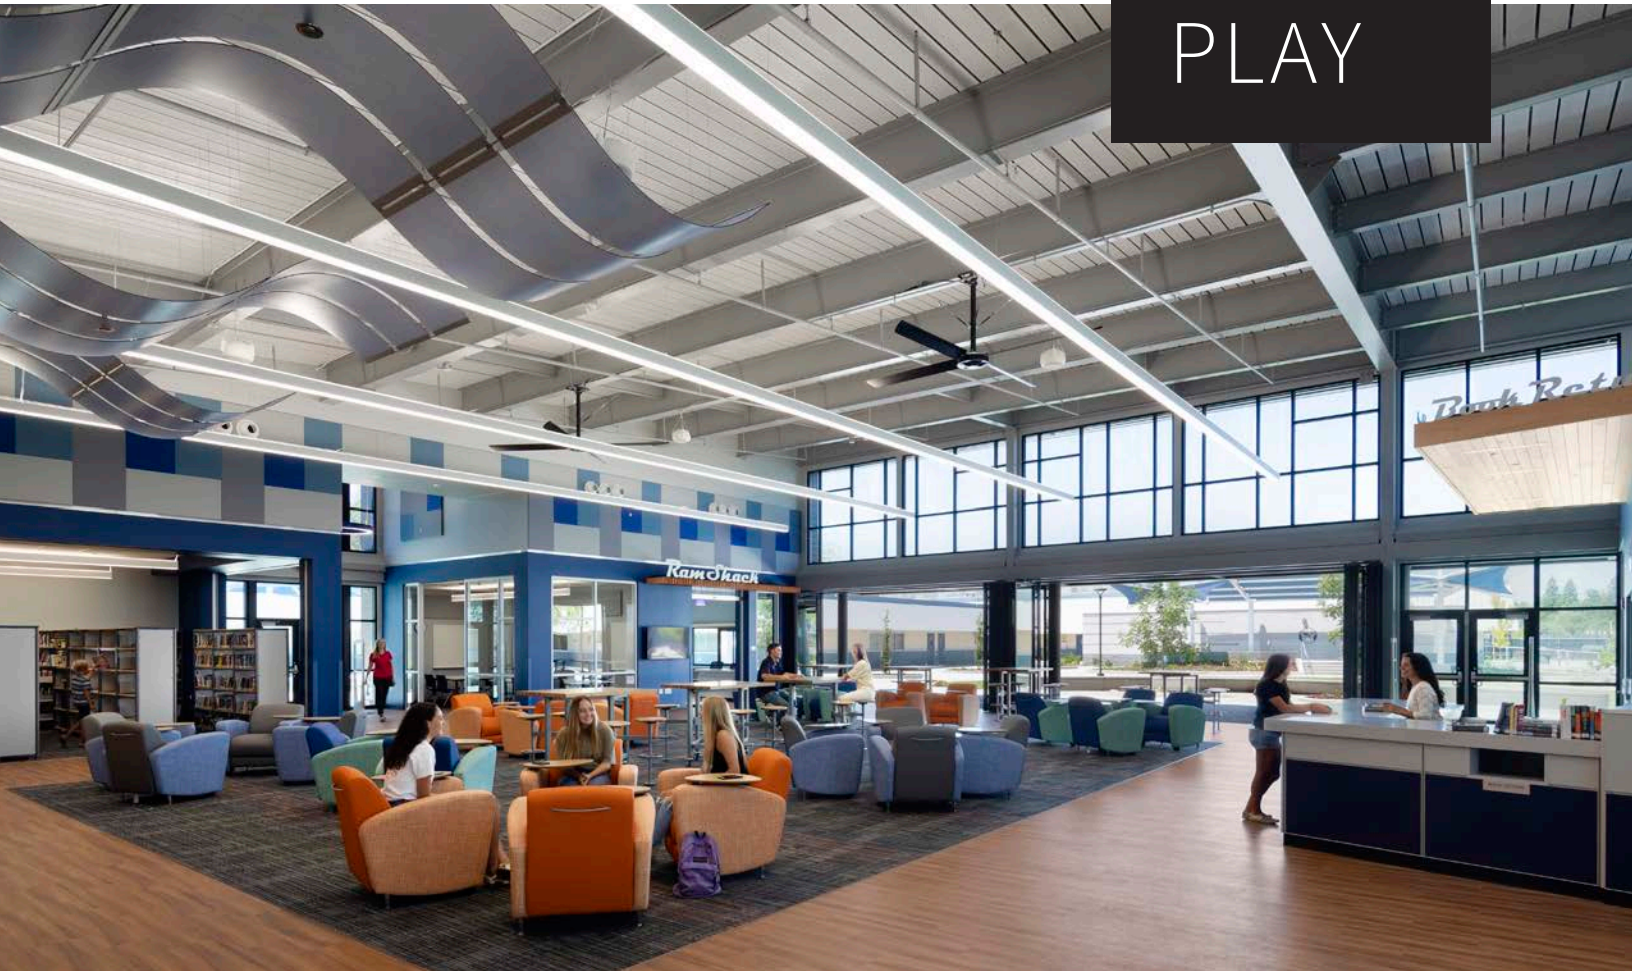

JKAE

architecture + interiors + engineering

LIVE
LEARN
WORK
PLAY

IMAGINE | DESIGN | BUILD

inclusive environments that enrich the human experience